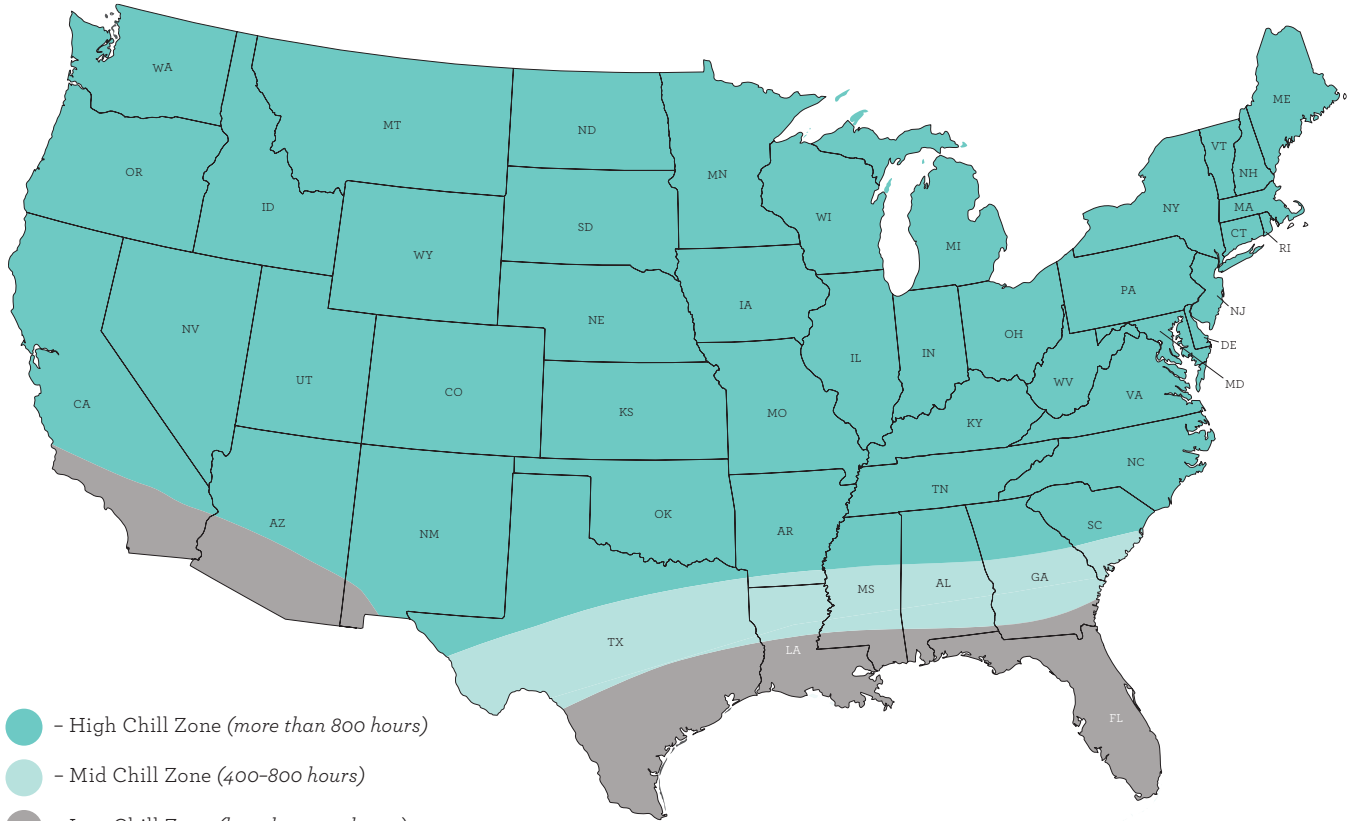

BUSHEL *and* BERRY®

— Chill Hours Map* —

- - High Chill Zone (more than 800 hours)
- - Mid Chill Zone (400-800 hours)
- - Low Chill Zone (less than 400 hours)

BERRY TYPE	VARIETY	HIGH CHILL REQUIRED (more than 800 hours)	MID CHILL REQUIRED (400-800 hours)	LOW CHILL REQUIRED (less than 400 hours)
Blackberry	Baby Cakes®			
	BerryBux®			
	Blueberry Buckle®			
	Jelly Bean®			
	Midnight Cascade			
Blueberry	Peach Sorbet®			
	'Perpetua'			
	Pink Icing®			
	Sapphire Cascade			
	Silver Dollar®			
Raspberry	Raspberry Shortcake®			
Strawberry	Rosy Belle™			
	Scarlet Belle™			
	Snowy Belle™			

*Information listed is approximate. Finishing times can vary depending on the growing environment and location. Production times are approximately the same as listed below. Please contact us for detailed information.